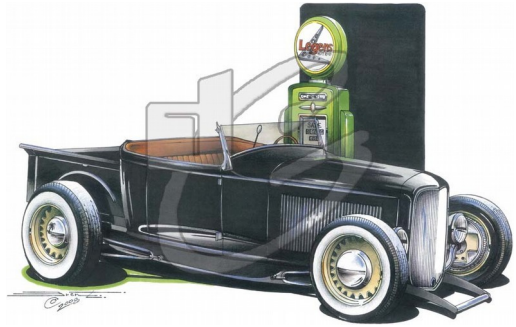

POS 274
Classic T
S,M,L,XL
$20.00
Light Grey
Gildan 5000
100% Cotton